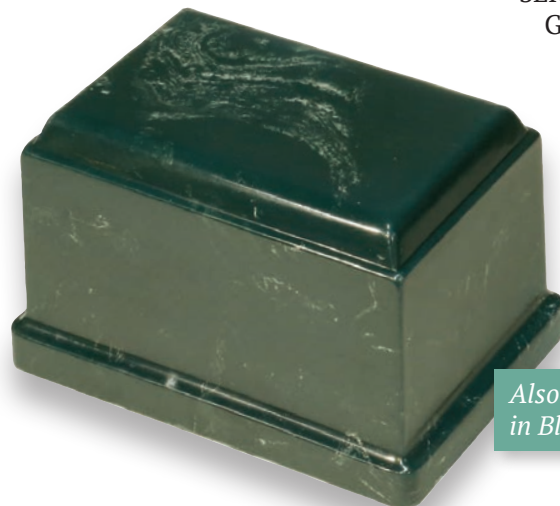

SERENITY URN
Green Marble
Composite
300 CU. IN.