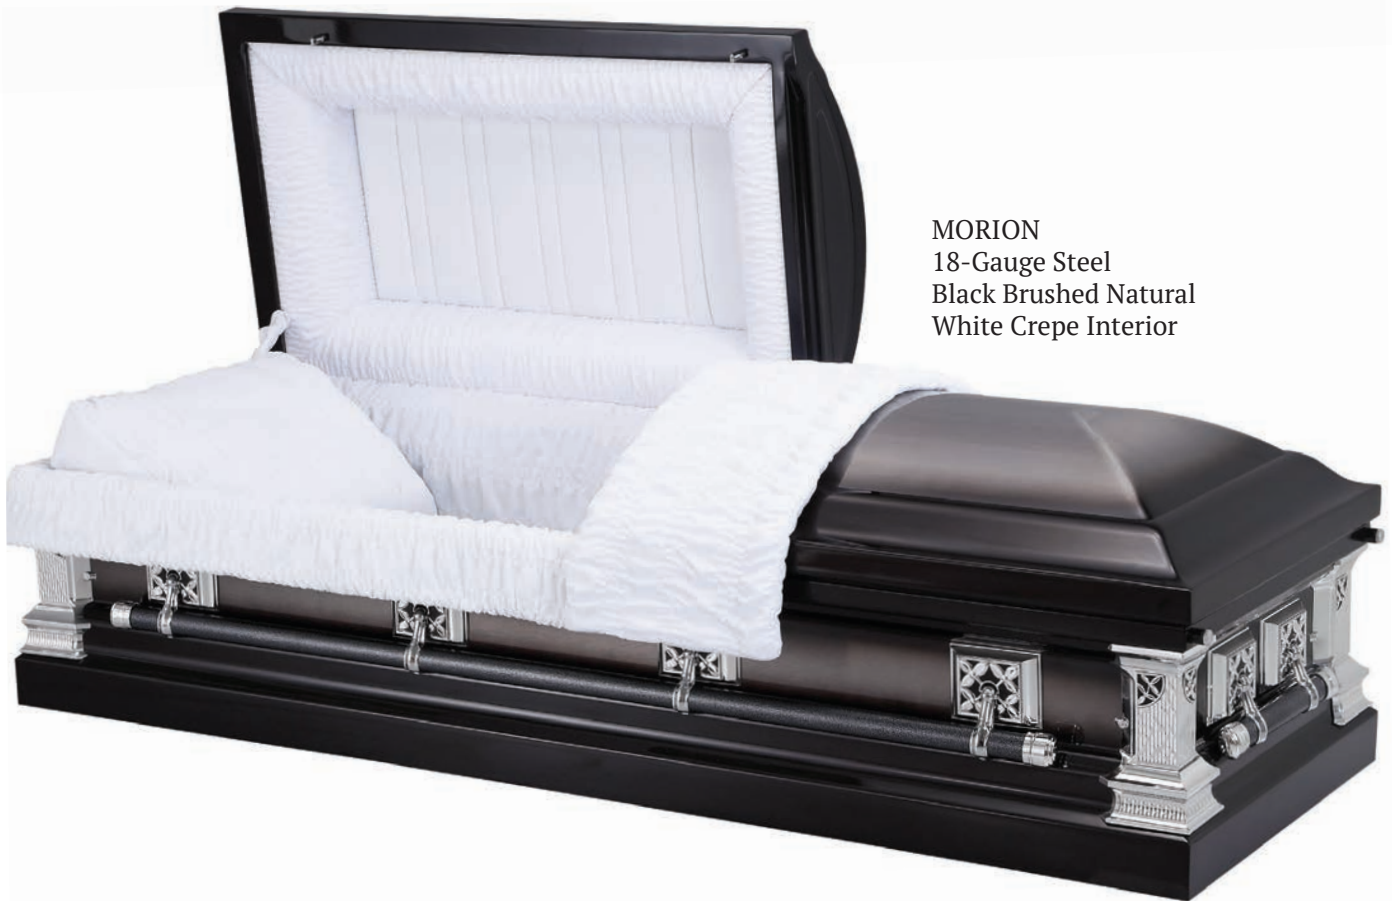

MORION
18-Gauge Steel
Black Brushed Natural
White Crepe Interior